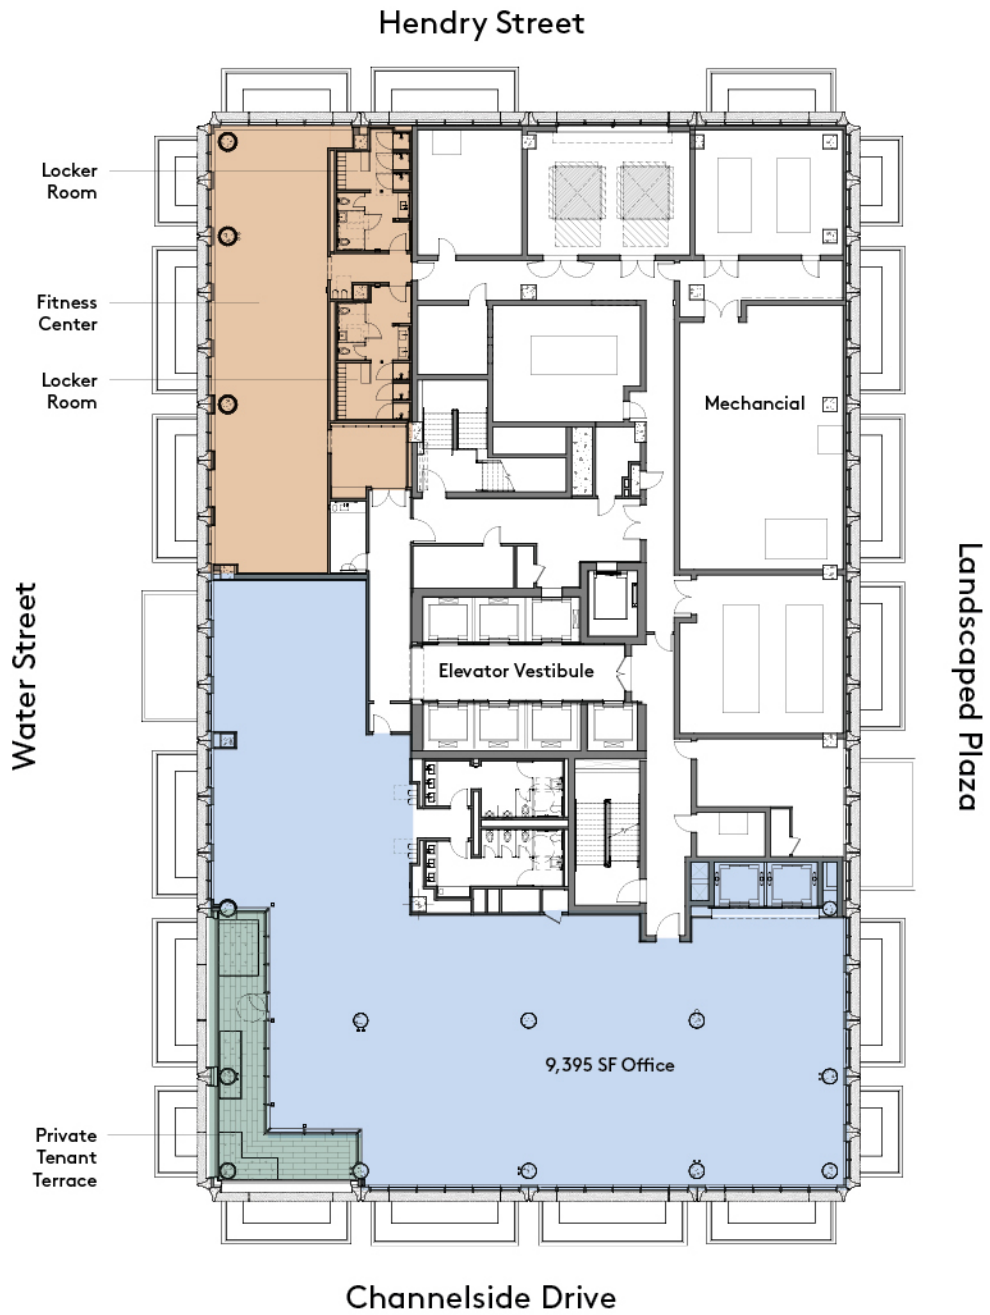

1001
WATER STREET

WATER STREET
TAMPA

Ground
FLOOR

1001
WATER STREET

WATER STREET
TAMPA

02
FLOOR

David Bevirt, SPP
813.993.1112
dbevirt@spprealestate.com

Allie Kessler, SPP
813.766.1987
akessler@spprealestate.com