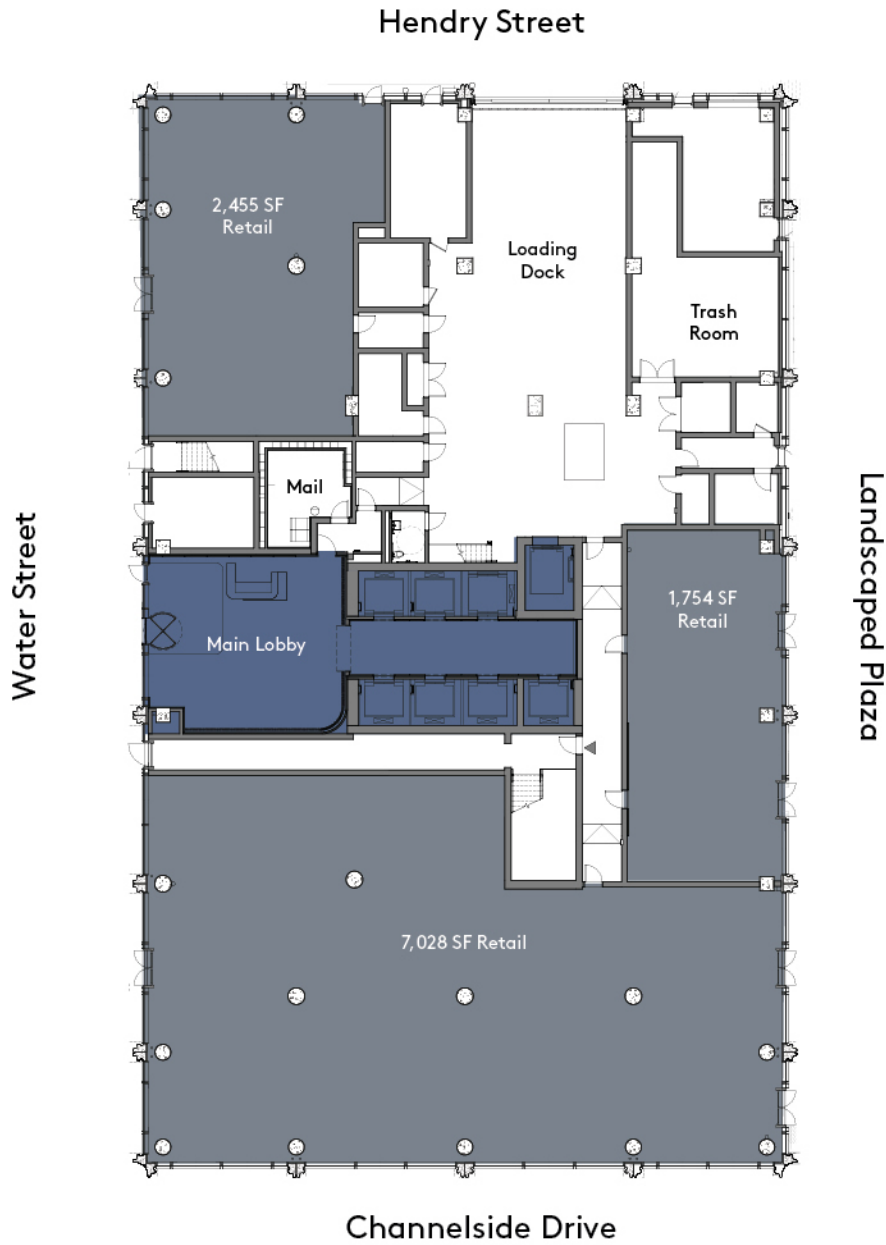

1001
WATER STREET

WATER STREET
TAMPA

Ground
FLOOR

1001
WATER STREET

WATER STREET
TAMPA

02
FLOOR

David Bevirt, SPP
813.993.1112
dbevirt@spprealestate.com

Allie Kessler, SPP
813.766.1987
akessler@spprealestate.com