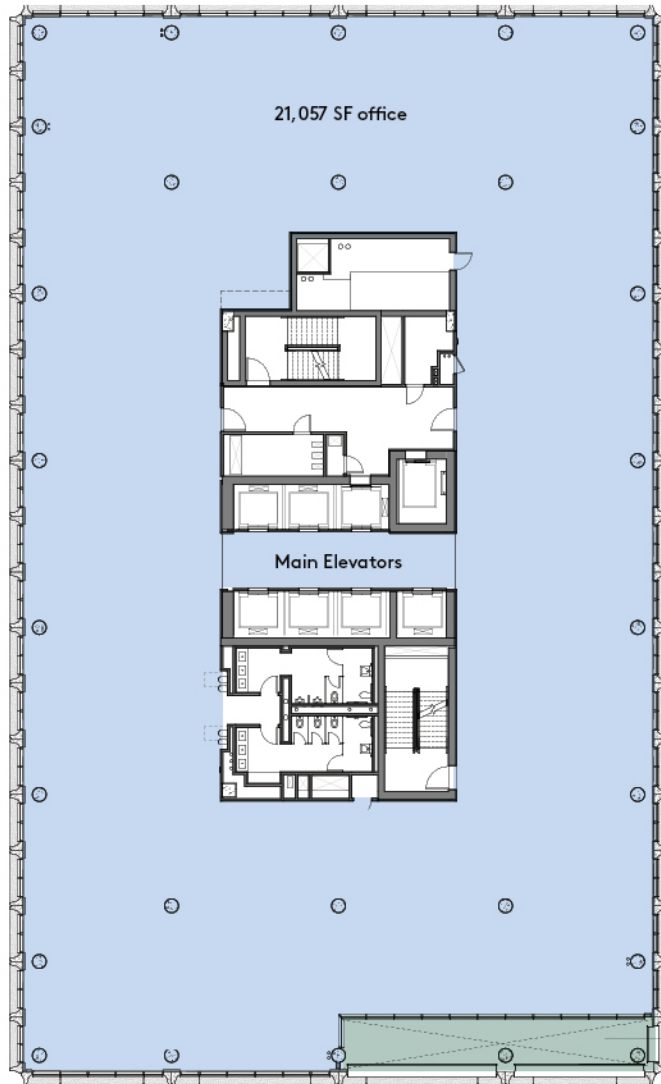

WATER STREET
TAMPA

Hendry Street

Water Street

Landscaped Plaza

Open to
Terrace
Below

Channelside Drive

David Bevirt, SPP
813.993.1112
dbevirt@spprealestate.com

Allie Kessler, SPP
813.766.1987
akessler@spprealestate.com